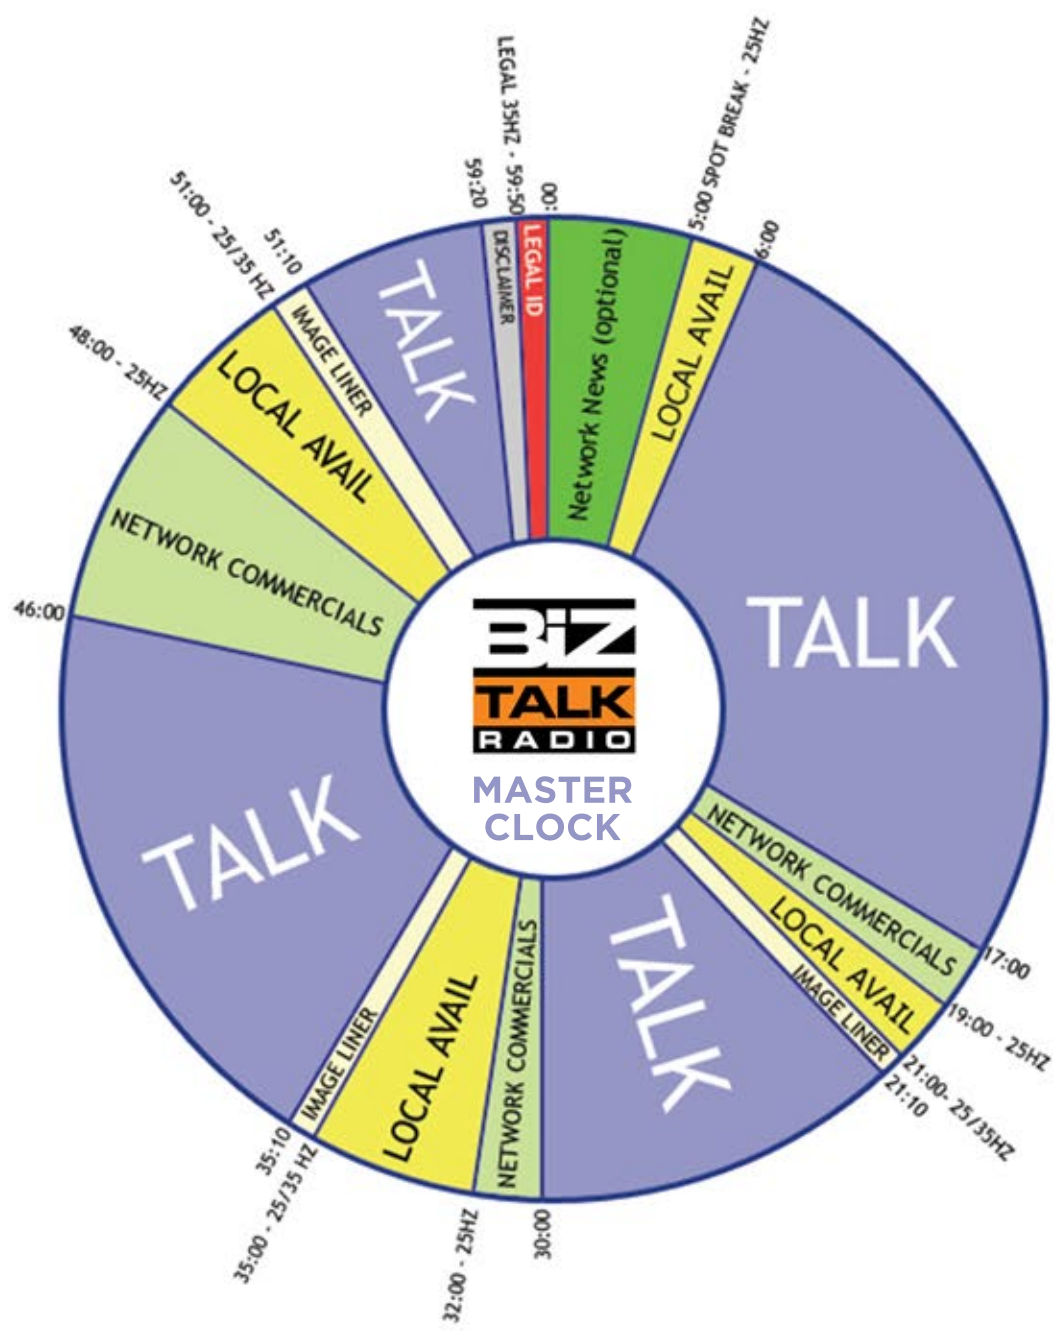

PROGRAM CLOCK

***NETWORK COVERS ALL BREAKS**
***ALL BREAKS ARE HARD**

BTRN/LTRN:
 Automated Tones Tech Info explanation:
 The Tones are T32 for local break, T33 for id,
 and T34 for rejoin.